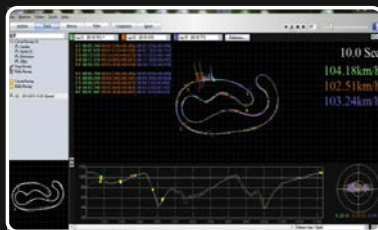

最多三圈重疊比較和圖形分析